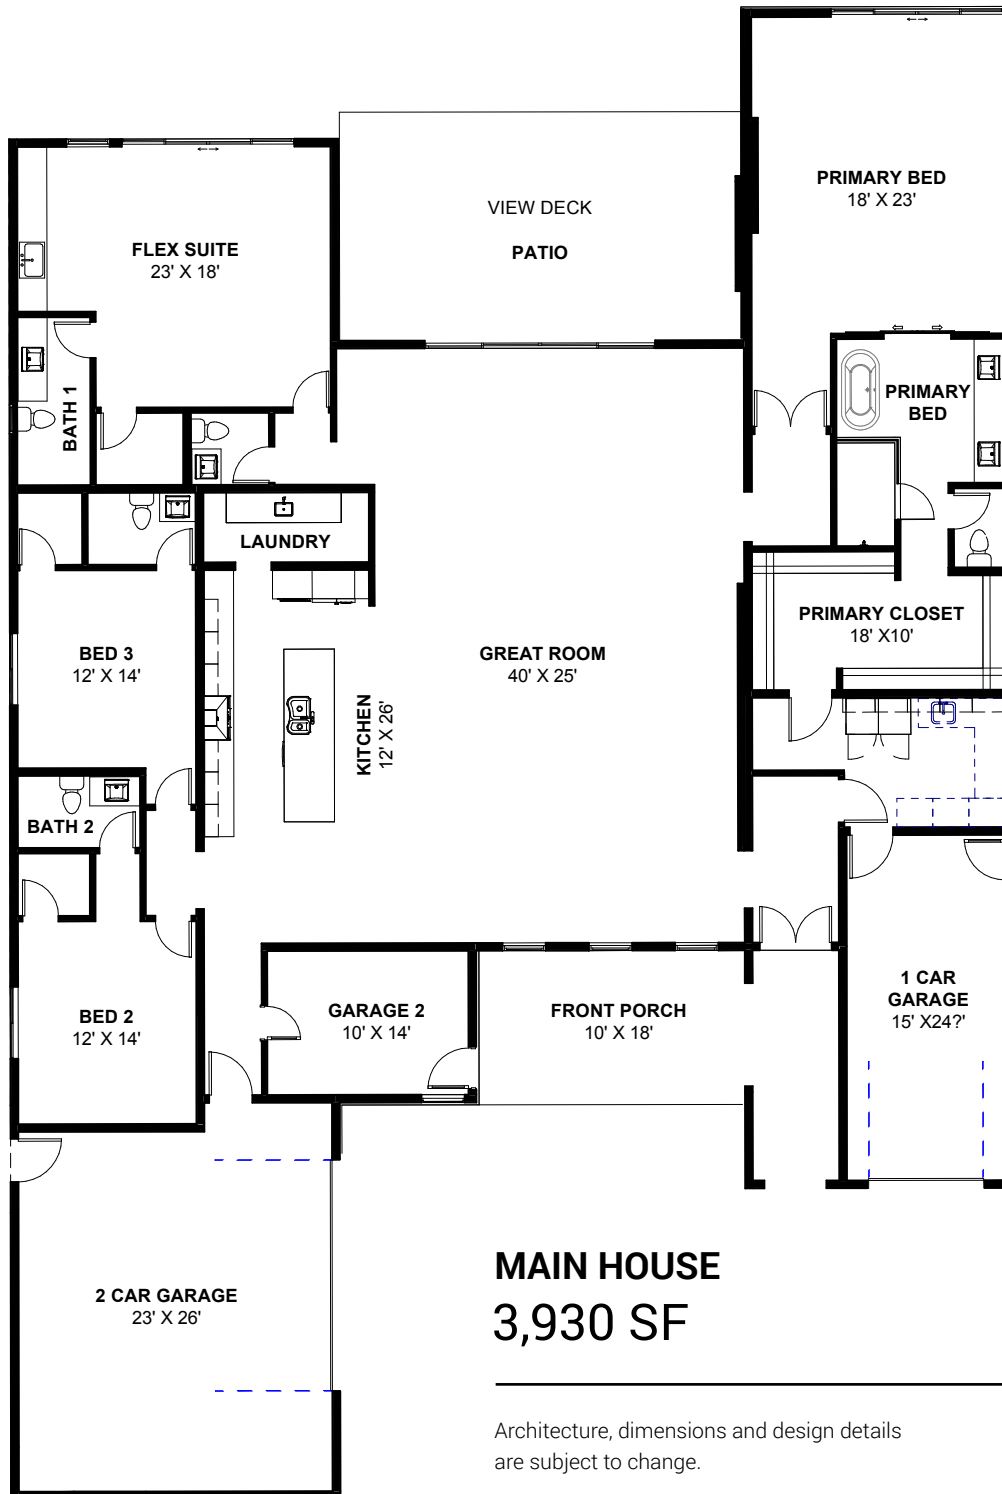

MAK HOMES

5226 E SWEETWATER AVES COTTSDALE, AZ 85254

Architecture, dimensions and design details are subject to change.

makhomesaz.com

NORTH & CO.
REAL ESTATE BY TRADE

rev 5.1.24