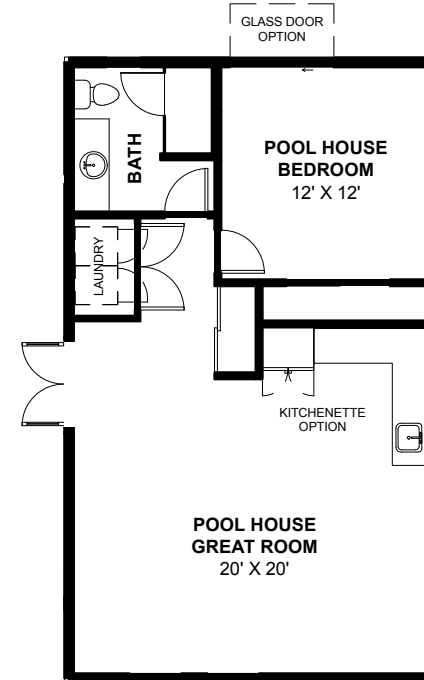

MAK HOMES

5226 E SWEETWATER AVES COTTSDALE, AZ 85254

Architecture, dimensions and design details are subject to change.

makhomesaz.com

NORTH & CO.
REAL ESTATE BY TRADE

rev 5.1.24